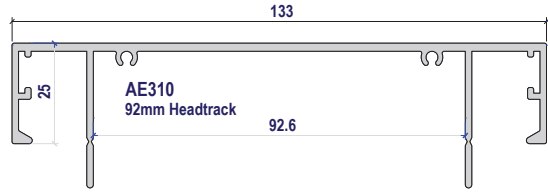

AE314A
92mm Glazing Adapter