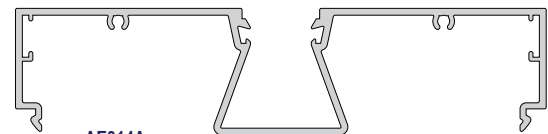

AE316
92mm Pocket
Clip-in Filler

AE311
92mm Flat
Clip-in Filler

AE311/R
92mm Rebated
Clip-in Filler

AE311/D
92mm snap
in jointer

AE317
92mm Clip-in Doorstop
(Up to 40mm Doors)

AE318
92mm Clip-in Doorstop
(Up to 50mm Doors)

AE023
Pocket Filler - Flush

AE314A
92mm Glazing Adapter