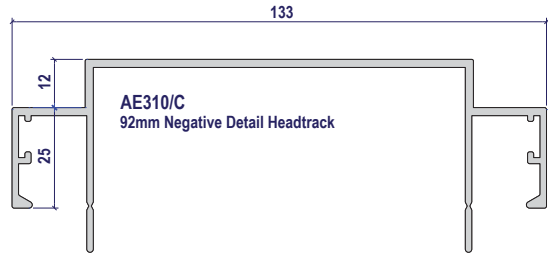

AE314A
92mm Glazing Adapter