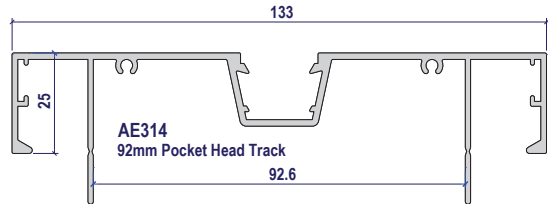

AE314A
92mm Glazing Adapter