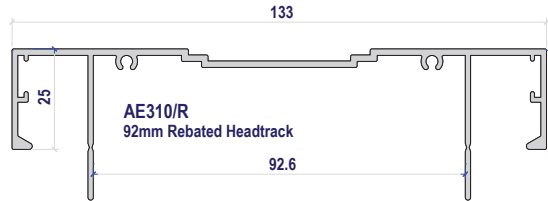

AE314A
92mm Glazing Adapter