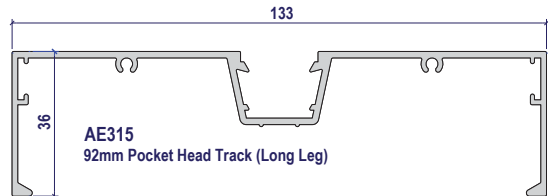

AE314A
92mm Glazing Adapter