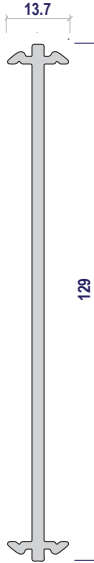

AE316
92mm Pocket
Clip-in Filler

AE311
92mm Flat
Clip-in Filler

AE311/R
92mm Rebated
Clip-in Filler

AE311/D
92mm snap
in jointer

AE317
92mm Clip-in Doorstop
(Up to 40mm Doors)

AE318
92mm Clip-in Doorstop
(Up to 50mm Doors)

AE023
Pocket Filler - Flush

AE314A
92mm Glazing Adapter